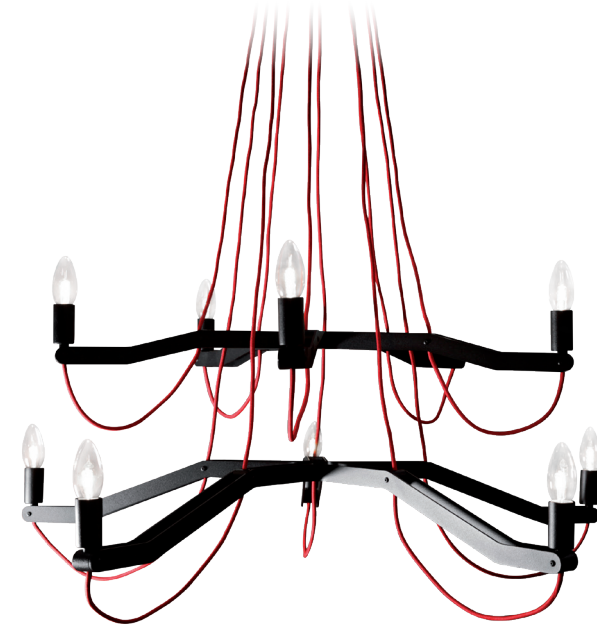

AMOURE SERIES

White matt 9010
Black matt 9005

101 103

230V	VOLTAGE	20	IP			
MAX. 40W	WATTAGE	✓	INDOOR			
	BULB NOT INCLUDED	CE	CE MARK			
E14	SOCKET