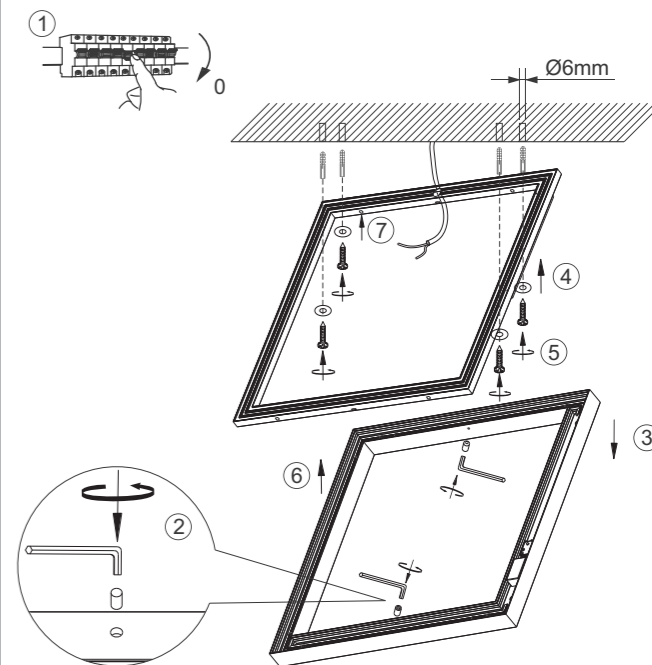

LED	29 W	3.480 lm
	36 W	2.500 lm
t	30.000 h	
Tk	2.700-5.000 K	
	15.000 x	
	< 0,5 s	
	433,92 MHz	
	1,0 mW	
		230V / 50Hz~
LED	1x LED-Board 24V DC/29W	
1x	4x	4x
	2x	AAA, 1,5V
		1x