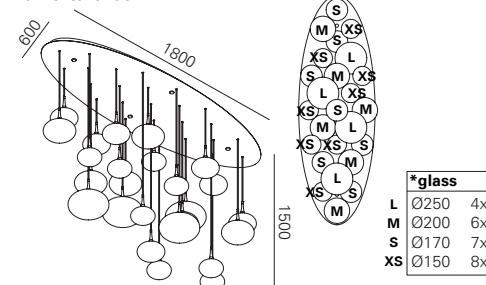

25-Lichts random

13.7009.04 Black base: Black lampholder / *smoked glass
13.7010.11 Black base: Brass lampholder / *opal glass