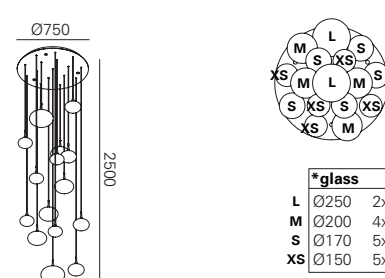

16-Lichts random

13.7000.04 Black base / Black lampholder / *smoked glass
13.7001.11 Black base / Brass lampholder / *opal glass