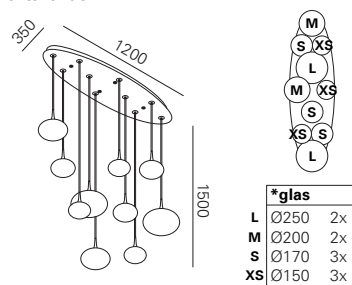

13.7004.04	13.6996.04	13.7009.04	13.7010.11	13.6993.04	13.6993.11
13.7004.11	13.6997.11	13.7000.04	13.7001.11		
13.7009.04	13.7000.04	13.7000.04	13.7000.04		
13.7010.11	13.7001.11	13.7001.11	13.7001.11		
13.6993.04	13.6993.11	13.6993.11	13.6993.11		
13.6993.11	13.6993.11	13.6993.11	13.6993.11		

PARADISO PENDANT SERIES

MEASUREMENTS

BLACK CEILING BASE			
ART.NR.	SHAPE	LIGHT	COLOUR
70.4704.04	OVAL	13-L	BLACK
70.4710.04	OVAL	25-L	BLACK
70.4600.04	SQUARE	9-L	BLACK
70.4612.04	ROUND	16-L	BLACK

PARADISO PENDANT SET		
COLOUR	2 meters	3,5 meters
CHROME	70.5860.02.A	70.5863.02.A
BLACK	70.5860.04.A	70.5863.04.A
BRASS	70.5860.11.A	70.5863.11.A

GLASS OPTION		
SIZE Ø:	OPAL	SMOKED
XS: Ø150mm	80.1055.99	80.1055.98
S: Ø170mm	80.1060.99	80.1060.98
M: Ø200mm	80.1065.99	80.1065.98
L: Ø250mm	80.1070.99	80.1070.98

LED LAMPS G9 / 230V SEPARATE ORDER		
GLASS TYPE:	OPAL	SMOKED
ART.NR.	21.8256.82	21.8251.82.A
WATTAGE	3,5 W	1,5 W
KELVIN	2700 K	2200 K
LUMEN	330 lm	100 lm
CRI	80 Ra	90 Ra

10-Lichts random

13.7004.04 Black base: Black lampholder / *smoked glass
13.7004.11 Black base: Brass lampholder / *opal glass