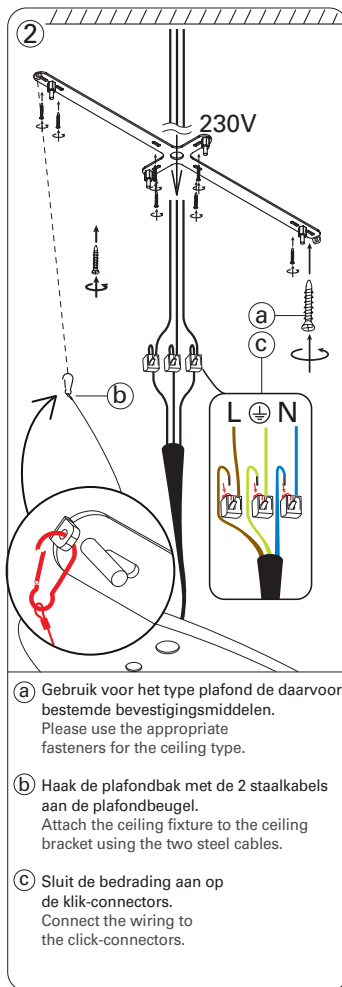

13.7004.04	OVAL	BASE	10-L	13.6996.04	ROUND	BASE	16-L
13.7004.11	OVAL	BASE	10-L	13.6997.11	ROUND	BASE	16-L
13.7009.04	OVAL	BASE	25-L	13.7000.04	ROUND	BASE	16-L
13.7010.11	OVAL	BASE	25-L	13.7001.11	ROUND	BASE<!-- </td--> <td>16-L</td>	
13.6993.04	SQUARE	BASE	9-L				
13.6993.11	SQUARE	BASE	9-L				

PARADISO PENDANT SERIES

MOUNTING INFO.

LET OP:

- Volg en bewaar deze gebruiksaanwijzing.
- Zorg ervoor dat de netspanning uitgeschakeld is voor installatie, reparatie of onderhoud. (Installatie, reparatie en onderhoud uitsluitend door gekwalificeerde personen).
- Voor reparatie of onderhoud uitsluitend originele delen gebruiken.
- Gebruik het armatuur alleen binnenshuis.
- Het armatuur niet in vochtige of natte ruimte gebruiken.

Onderhoud is behoud:

Een goede instandhouding van het armatuur is sterk afhankelijk van omgevings- en onderhoudsfactoren. Hierop kunnen wij geen invloed uitoefenen.

- Schakel voor de zekerheid de elektriciteit uit!
- Gebruik geen bijtende, chemische of schurende schoonmaakmiddelen.

NOTE:

- Follow and keep this instructions manual.
- Make sure that the mains voltage is switched off for installation, repair or maintenance. (Installation, repair and maintenance only by qualified persons).
- Use only original parts for repairs or maintenance.
- Use the fixture only indoors.
- Don't use the fixture in humid or wet areas.

Maintenance is preservation:

A good preservation of the fixture is highly dependent on environmental factors and maintenance. We cannot exercise any influence on this.

- Make sure that the mains voltage is switched off before you begin.
- Do not use strong, chemicals or abrasive cleaners.

"No rights can be derived from the information provided on this Instruction Manual. Information on the Instruction Manual has been compiled with the utmost care and is updated on a continuous basis. Nevertheless Maretti cannot guarantee that all information is free of errors, complete or fully up to date."