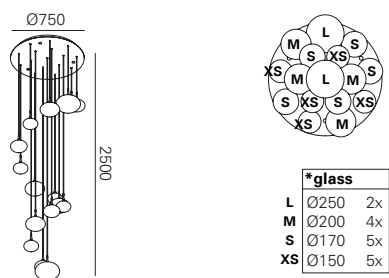

16-Lichts swirl

13.6996.04 Black base / Black lampholder / *smoked glass
13.6997.11 Black base / Brass lampholder / *opal glass