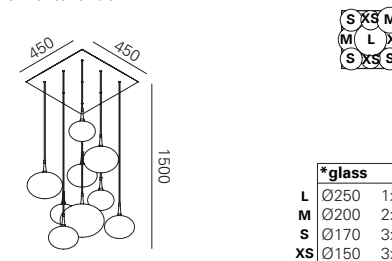

9-Lichts random

13.6993.04 Black base / Black lampholder / *smoked glass
13.6993.11 Black base / Brass lampholder / *opal glass

LET OP:

- Volg en bewaar deze gebruiksaanwijzing.
- Zorg ervoor dat de netspanning uitgeschakeld is voor installatie, reparatie of onderhoud. (Installatie, reparatie en onderhoud uitsluitend door gekwalificeerde personen).
- Voor reparatie of onderhoud uitsluitend originele delen gebruiken.
- Gebruik het armatuur alleen binnenshuis.
- Het armatuur niet in vochtige of natte ruimte gebruiken.

Onderhoud is belangrijk:

Een goede instandhouding van het armatuur is sterk afhankelijk van omgevings- en onderhoudsfactoren. Hierop kunnen wij geen invloed uitoefenen.

- Schakel voor de zekerheid de elektriciteit uit!
- Gebruik geen bijtende, chemische of schurende schoonmaakmiddelen.

NOTE:

- Follow and keep this instructions manual.
- Make sure that the mains voltage is switched off for installation, repair or maintenance. (Installation, repair and maintenance only by qualified persons).
- Use only original parts for repairs or maintenance.
- Use the fixture only indoors.
- Don't use the fixture in humid or wet areas.

Maintenance is preservation:

A good preservation of the fixture is highly dependent on environmental factors and maintenance. We cannot exercise any influence on this.

- Make sure that the mains voltage is switched off before you begin.
- Do not use strong, chemicals or abrasive cleaners.

*No rights can be derived from the information provided on this Instruction Manual. Information on the Instruction Manual has been compiled with the utmost care and is updated on a continuous basis. Nevertheless Maretti cannot guarantee that all information is free of errors, complete or fully up to date."