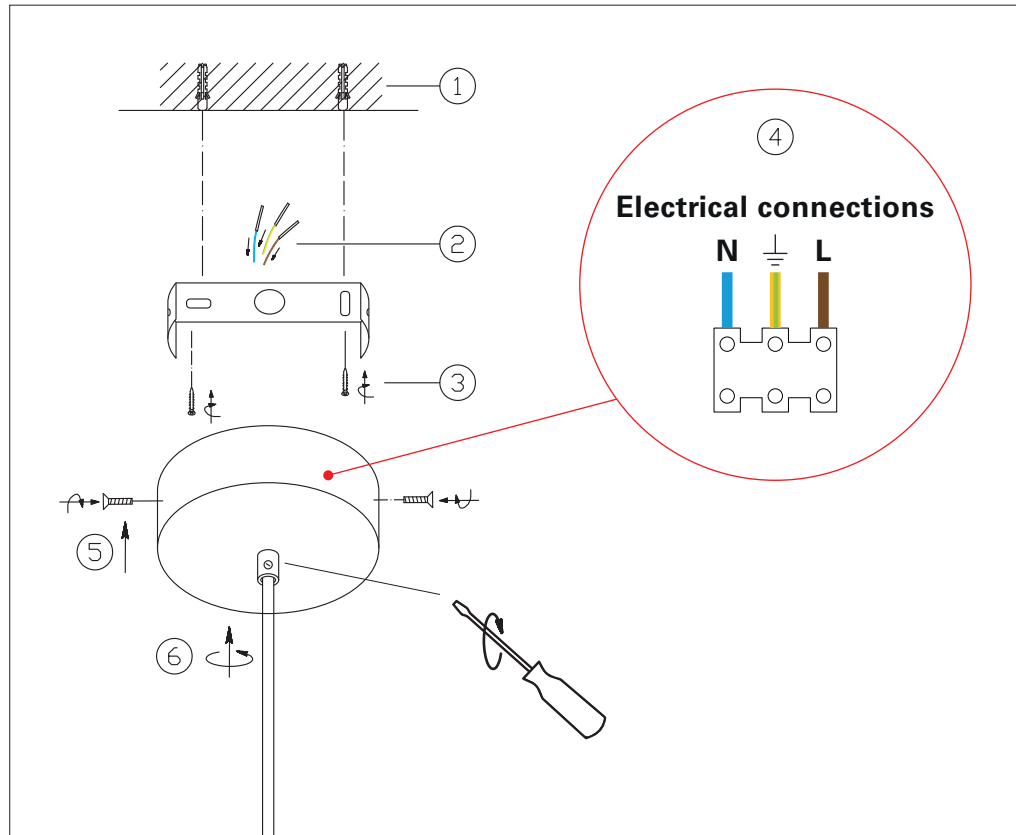

LET OP: Volg en bewaar deze gebruiksaanwijzing.

- Zorg ervoor dat de netspanning uitgeschakeld is voor installatie, reparatie of onderhoud. (Installatie, reparatie en onderhoud uitsluitend door gekwalificeerde personen).
- Voor reparatie of onderhoud uitsluitend originele delen gebruiken. Probeer het product niet zelf te demonteren en te repareren, onjuiste reparaties kunnen het product beschadigen en elektrische schokken veroorzaken wat tot ernstig letsel kan leiden.
- Gebruik het armatuur alleen binnenshuis.
- Het armatuur niet in vochtige of natte ruimte gebruiken.
- Uitsluitend op het etiket aangegeven lichtbronnen gebruiken.

De fabrikant aanvaardt geen enkele aansprakelijkheid voor letsel of schade als gevolg van een verkeerde toepassing van het armatuur.

De fabrikant aanvaardt geen garantie in geval van het niet behandelen van de lampen volgens de richtlijnen van de fabrikant.

Als er schade aan elektrische onderdelen te vinden zijn, vraag dan een elektricien om het te vervangen.

Onderhoud is behoud:

Een goede instandhouding van het armatuur is sterk afhankelijk van omgevings- en onderhoudsfactoren. Hierop kunnen wij geen invloed uitoefenen.

- Schakel voor de zekerheid de elektriciteit uit!
- Gebruik geen agressieve, schurende of chemische schoonmaakmiddelen.

NOTE: Follow and keep this instructions manual.

- Make sure that the mains voltage is switched off before installation, repair or maintenance. (Installation, repair and maintenance only by qualified persons).
- Use only original parts for repairs or maintenance. Never attempt to disassemble, repair or alter the product in any way, improper repairs could damage the product causing electrical shocks which may cause serious injury.
- Use the fixture only indoors.
- Don't use the fixture in humid or wet areas.
- Use only suitable light sources indicated on the label.

The manufacturer accepts no liability for any injuries or damages resulting from the incorrect use or installation of the fixture.

Any operation performed on the fixture that is not in accordance with instructions will void manufacturer's warranty.

If you find any damage to the electrical parts, please ask a qualified electrician to replace it.

Maintenance is preservation:

A good preservation of the fixture is highly dependent on environmental factors and maintenance. We cannot exercise any influence on this.

- Make sure that the mains voltage is switched off before you begin.
- Do not use aggressive, abrasive or chemical cleaners.