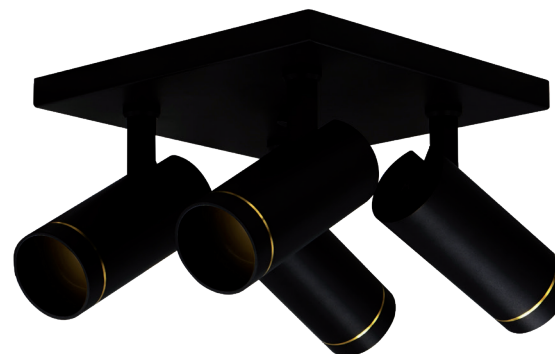

BLACK WHITE

220 -240VAC	VOLTAGE	90°	TWISTING		CE MARK				
	GU10 LED* BULB INCL.	355°	TURNING						
GU10	SOCKET	IP20	IP RATING						
4x 10W	MAX. WATTAGE		INDOOR						

*ZIE OMMEZIJDE VOOR MEER INFORMATIE OVER DE LICHTBRON / SEE BACK SIDE FOR MORE INFORMATION ABOUT THE LIGHT SOURCE
*LICHTBRON MEEGELEVERD / LIGHT BULB INCLUDED SEPARATELY