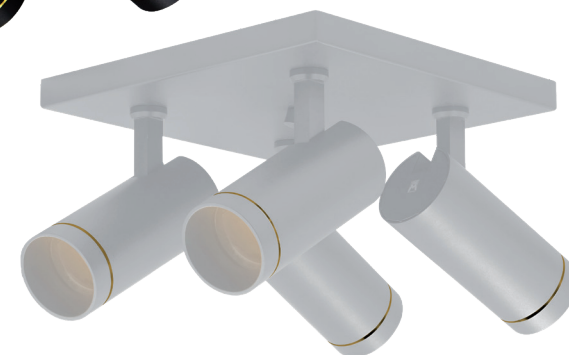

BLACK WHITE

220 -240VAC	VOLTAGE	90°	TWISTING		CE MARK				
	GU10 LED* BULB INCL.	355°	TURNING						
GU10	SOCKET	IP20	IP RATING						
4x 10W	MAX. WATTAGE		INDOOR						

*ZIE OMMEZIJDE VOOR MEER INFORMATIE OVER DE LICHTBRON / SEE BACK SIDE FOR MORE INFORMATION ABOUT THE LIGHT SOURCE
*LICHTBRON MEEGELEVERD / LIGHT BULB INCLUDED SEPARATELY