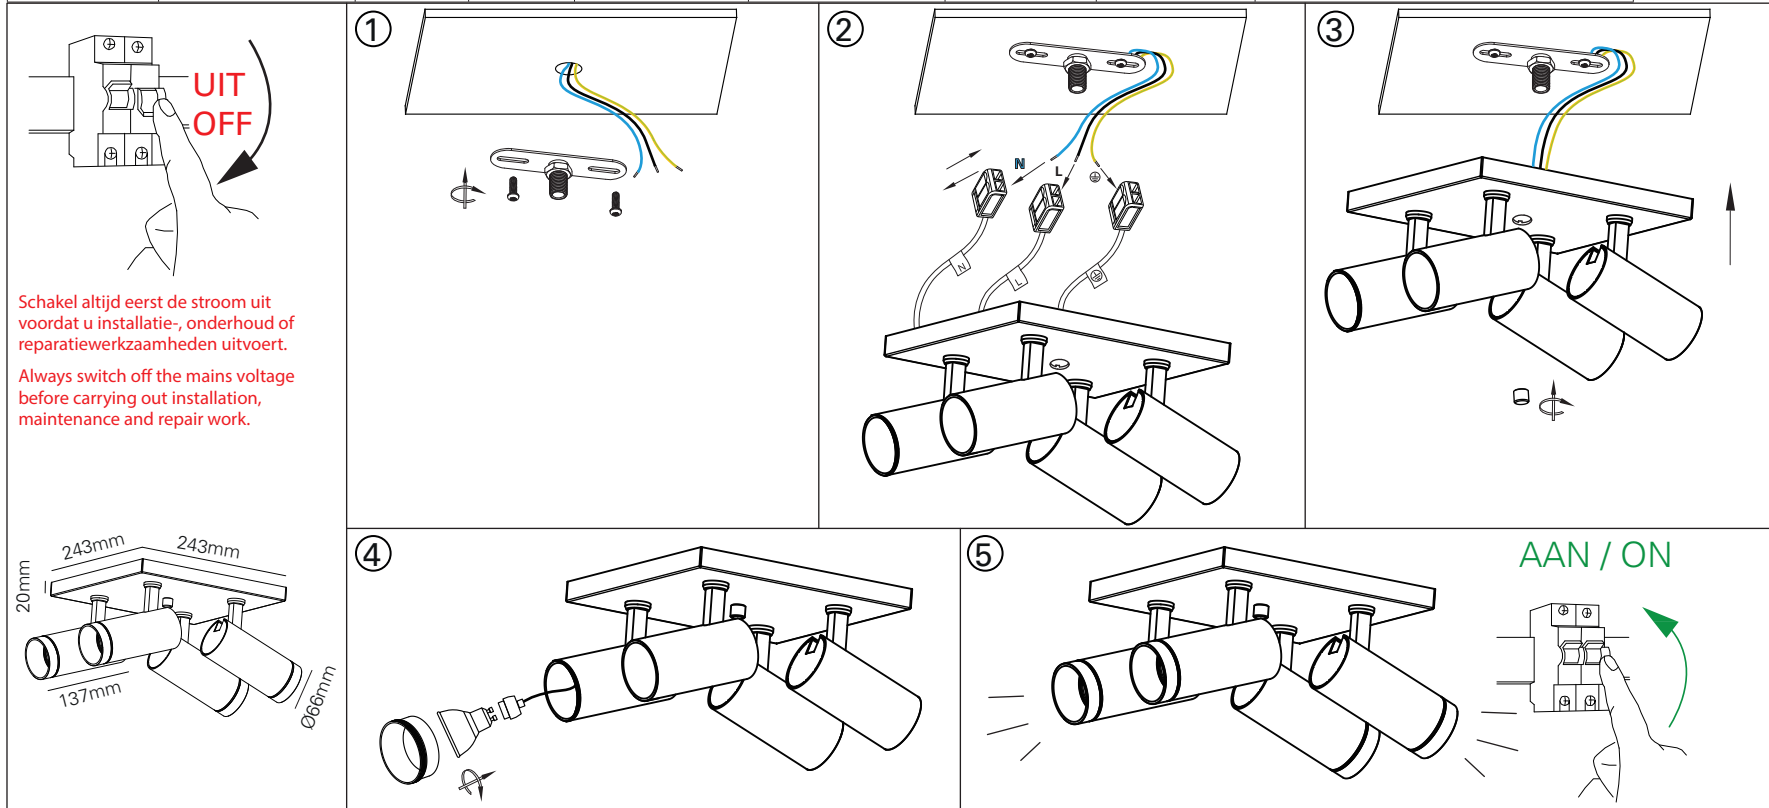

LICHTBRON: APART VERKRIJGBAAR / LIGHT BULB: SEPARATE ORDER

ART. NR.	NAAM / NAME	SOCKET	VOLTAGE	WATTAGE	KELVIN	LUMEN	CRI	BUNDELHOEK / BEAM ANGLE
21.8550.92	Domingo LED DIM	GU10	230 V	5,5W	2700K	350 lm	Ra90	38°
21.8555.92 (INCL.)	Domingo LED CTA DIM	GU10	230 V	5,5W	CTA 2200-2800K	350 lm	Ra90	38°

LET OP: Volg en bewaar deze gebruiksaanwijzing.

- Zorg ervoor dat de netspanning uitgeschakeld is voor installatie, reparatie of onderhoud. (Installatie, reparatie en onderhoud uitsluitend door gekwalificeerde personen).
- Voor reparatie of onderhoud uitsluitend originele delen gebruiken. Probeer het product niet zelf te demonteren en te repareren, onjuiste reparaties kunnen het product beschadigen en elektrische schokken veroorzaken wat tot ernstig letsel kan leiden.
- Gebruik het armatuur alleen binnenshuis.
- Het armatuur niet in vochtige of natte ruimte gebruiken.
- Uitsluitend op het etiket aangegeven lichtbronnen gebruiken.

De fabrikant aanvaardt geen enkele aansprakelijkheid voor letsel of schade als gevolg van een verkeerde toepassing van het armatuur.
De fabrikant aanvaardt geen garantie in geval van het niet behandelen van de lampen volgens de richtlijnen van de fabrikant.
Als er schade aan elektrische onderdelen te vinden zijn, vraag dan een electricien om het te vervangen.

Onderhoud is behoud:

1. Een goede instandhouding van het armatuur is sterk afhankelijk van omgevings- en onderhoudsfactoren. Hierop kunnen wij geen invloed uitoefenen.
2. Schakel voor de zekerheid de elektriciteit uit!
   - Gebruik geen bijtende, chemische of schurende schoonmaakmiddelen.

NOTE: Follow and keep this instructions manual.

- Make sure that the mains voltage is switched off for installation, repair or maintenance. (Installation, repair and maintenance only by qualified persons).
- Use only original parts for repairs or maintenance. Never attempt to disassemble, repair or alter the product in any way, improper repairs could damage the product causing electrical shocks which may cause serious injury.
- Use the fixture only indoors.
- Don't use the fixture in humid or wet areas.
- Use only suitable light sources indicated on the label.

The manufacturer accepts no liability for any injuries or damages resulting from the incorrect use or installation of the fixture.
Any operation performed on the fixture that is not in accordance with instructions will void manufacturer's warranty.
If you find any damage to the electrical parts, please ask a qualified electrician to replace it.

Maintenance is preservation:

1. A good preservation of the fixture is highly dependent on environmental factors and maintenance. We cannot exercise any influence on this.
2. Make sure that the mains voltage is switched off before you begin.
   - Do not use strong, chemicals or abrasive cleaners.

"No rights can be derived from the information provided on this Instruction Manual. Information on the Instruction Manual has been compiled with the utmost care and is updated on a continuous basis. Nevertheless Maretti cannot guarantee that all information is free of errors, complete or fully up to date."